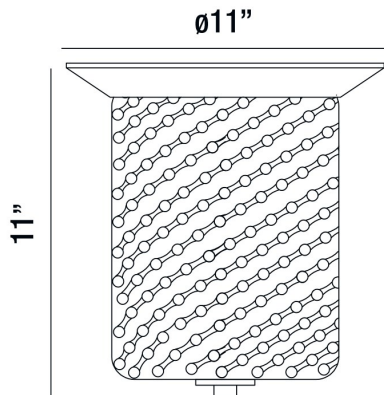

ELLI, 11" CEILING MOUNT

PRODUCT DETAILS

No.	:	28044-017
Product Color	:	CHROME
Product Material	:	METAL
Shade / Accent Colour	:	CLEAR
Shade / Accent Material	:	TEXTURED GLASS
Diameter	:	11"
Height	:	11"
Weight	:	5.3lbs

Options Available

ITEM NO.	FINISH	SHADE
28044-017	CHROME	CLEAR

TECHNICAL DETAILS

Canopy / Backplate Height	:	1.25"
Canopy / Backplate Dia.	:	11"
Adjustable Lamp Head	:	No
Location	:	DRY
Approval	:	

PROJECT INFORMATION