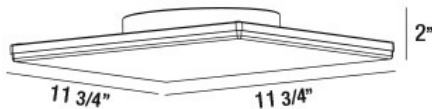

### PRODUCT DETAILS

No.	:	34117-019
Product Color	:	GRAPHITE GREY
Shade / Accent Colour	:	FROSTED ACRYLIC
Length	:	11.75"
Width	:	11.75"
Ext	:	2"
Weight	:	4.5lbs

### TECHNICAL DETAILS

Canopy / Backplate Height	:	1.5"
Canopy / Backplate Dia.	:	6.75"
IP Rating	:	54
Location	:	WET
Approval	:	
Title 24	:	Yes