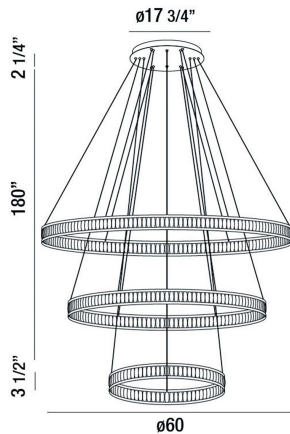

FORSTER, 60" 3-TIER CHANDELIER

PRODUCT DETAILS

No.	:	37090-012
Product Color	:	BLACK
Product Material	:	METAL
Shade / Accent Colour	:	WHITE
Shade / Accent Material	:	ACRYLIC
Diameter	:	60"
Height	:	3.5"
Overall Height	:	185.75"
Weight	:	44lbs

LIGHT SOURCE DETAILS

Light Source Type	:	INTEGRATED LED
Input Voltage	:	120V
Bulb Voltage	:	12V
Socket Type	:	LED
Total Wattage	:	300W
Total Lumen	:	18000lm
Kelvin	:	3000K
CRI	:	>80
Dimmable	:	Yes

Options Available

ITEM NO.	FINISH	SHADE
37090-012	BLACK	WHITE

TECHNICAL DETAILS

Hanging Support Type	:	AIRCRAFT CABLE
Hanging Support Length	:	180"
Canopy / Backplate Height	:	2.25"
Canopy / Backplate Dia.	:	17.75"
Location	:	DRY
Title 24	:	Yes