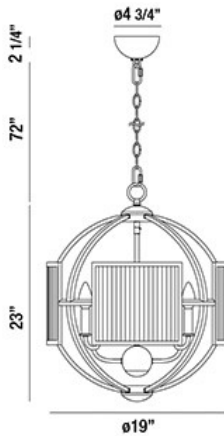

MANILOW, 19" ROUND CHANDELIER

Options Available

ITEM NO.	FINISH	SHADE
33849-010	POLISHED NICKEL	CLEAR
33849-027	BRASS	CLEAR

PRODUCT DETAILS

No.	:	33849-027
Product Color	:	BRASS
Product Material	:	METAL
Shade / Accent Colour	:	CLEAR
Shade / Accent Material	:	RIPPLE GLASS
Diameter	:	19"
Height	:	23"
Overall Height	:	97.25"
Weight	:	11.5lbs

LIGHT SOURCE DETAILS

Number of Bulbs	:	6
Light Source	:	Incandescent
Light Source Type	:	B10
Input Voltage	:	120V
Bulb Voltage	:	120V
Socket Type	:	E12
Wattage	:	60W
Total Wattage	:	360W
Bulb Included	:	No
Dimmable	:	Yes

TECHNICAL DETAILS

Hanging Support Type	:	CHAIN
Hanging Support Length	:	72"
Canopy / Backplate Height	:	2.25"
Canopy / Backplate Dia.	:	4.75"
Location	:	DRY
Approval	:	

PROJECT INFORMATION

 Job Name: Date: Type: