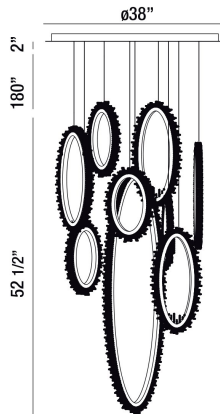

SCOPPIA, 38" ROUND CHANDELIER

PRODUCT DETAILS

No.	:	33732-015
Product Color	:	CHROME
Product Material	:	METAL
Shade / Accent Colour	:	CLEAR
Shade / Accent Material	:	MULTIPLE FACET CRYSTAL BEADS
Diameter	:	38"
Height	:	52.5"
Overall Height	:	234.5"
Weight	:	50lbs

LIGHT SOURCE DETAILS

Light Source Type	:	INTEGRATED LED
Input Voltage	:	120V
Bulb Voltage	:	120V
Total Wattage	:	213W
Total Lumen	:	14600lm
Kelvin	:	3500K
CRI	:	90+
Dimmable	:	Yes

Options Available

ITEM NO.	FINISH	SHADE
33732-015	CHROME	CLEAR

TECHNICAL DETAILS

Hanging Support Type	:	AIRCRAFT CABLE
Hanging Support Length	:	180"
Canopy / Backplate Height	:	2"
Canopy / Backplate Dia.	:	38"
Location	:	DRY
Approval	:	

PROJECT INFORMATION

 Job Name: Date: Type: