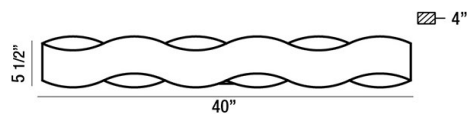

VAUGHAN, 40" VANITY LIGHT

PRODUCT DETAILS

No.	:	31785-013
Product Color	:	BRONZE
Product Material	:	METAL
Width	:	40"
Height	:	5.5"
Ext	:	4"
Weight	:	8.8lbs

LIGHT SOURCE DETAILS

Light Source Type	:	INTEGRATED LED
Input Voltage	:	120V
Bulb Voltage	:	120V
Total Wattage	:	40W
Total Lumen	:	4190lm
Kelvin	:	3000K
CRI	:	80+
Dimmable	:	Yes

Options Available

ITEM NO.	FINISH	SHADE
31785-013	BRONZE	

TECHNICAL DETAILS

Light Direction	:	Down
Canopy / Backplate Length	:	10.25"
Canopy / Backplate Height	:	1.625"
Canopy / Backplate Width	:	4.25"
Adjustable Lamp Head	:	No
Location	:	DAMP
Approval	:	