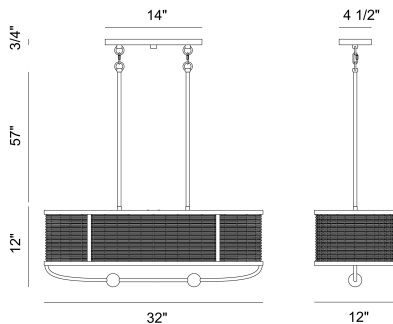

COMPARELLI, 4 LIGHT ISLAND CHANDELIER

PRODUCT DETAILS

No.	:	38160-011
Product Color	:	DARK BRONZE
Product Material	:	METAL
Shade / Accent Colour	:	DARK BEIGE
Shade / Accent Material	:	RATTAN
Length	:	32"
Width	:	12"
Height	:	12"
Overall Height	:	69"
Weight	:	9.8lbs

Options Available

ITEM NO.	FINISH	SHADE
38160-011	DARK BRONZE	DARK BEIGE
38160-028	OFF WHITE	LIGHT RATTAN

TECHNICAL DETAILS

Hanging Support Type	:	ROD
Hanging Support Length	:	57"
Rods Included	:	3"+6"+12"+18"+18"
Canopy / Backplate Length	:	14"
Canopy / Backplate Height	:	0.75"
Canopy / Backplate Width	:	4.75"
Location	:	DRY
Approval	:	