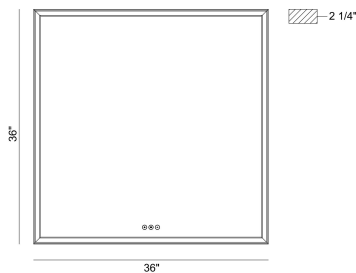

TECHNICAL DETAILS

Hanging Support Type	:	Z-BAR
IP Rating	:	IP44
Title 24	:	YES
Beam Angle	:	270

PROJECT INFORMATION

Job Name: Date: Type:

Comments: