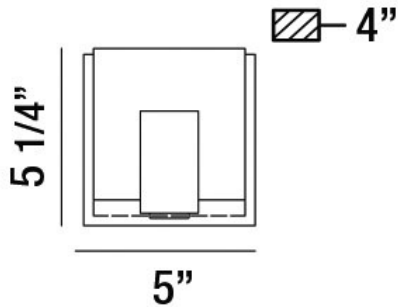

CANMORE, 1-LIGHT LED WALL SCONCE

Options Available

ITEM NO.	FINISH	SHADE
34142-011	CHROME	FROSTED
34142-029	BLACK	FROSTED

PRODUCT DETAILS

No.	:	34142-011
Product Color	:	CHROME
Product Material	:	METAL
Shade / Accent Colour	:	FROSTED
Shade / Accent Material	:	ACRYLIC
Width	:	5"
Height	:	5"
Ext	:	4"
Weight	:	1.4lbs

LIGHT SOURCE DETAILS

Light Source Type	:	INTEGRATED LED
Input Voltage	:	120V
Bulb Voltage	:	120V
Total Wattage	:	8W
Total Lumen	:	720lm
Kelvin	:	3000K
CRI	:	90+
Dimmable	:	Yes

TECHNICAL DETAILS

Canopy / Backplate Length	:	5"
Canopy / Backplate Height	:	1.25"
Canopy / Backplate Width	:	5"
Location	:	DAMP
Approval	:	