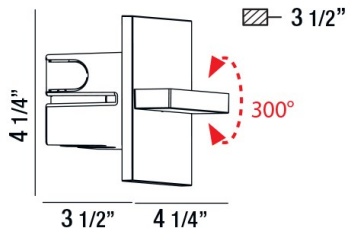

### PRODUCT DETAILS

No.	:	28294-023
Product Color	:	GRAPHITE GREY
Shade / Accent Colour	:	FROST PC
Width	:	4.25"
Height	:	4.25"
Ext	:	3.5"
Weight	:	1lbs

### TECHNICAL DETAILS

Light Direction	:	Down
Canopy / Backplate Length	:	3.97"
Canopy / Backplate Width	:	2.55"
Driver	:	Electronic driver 120V 50/60Hz
Adjustable Lamp Head	:	No
IP Rating	:	54
Location	:	WET
Approval	:	
Title 24	:	Yes