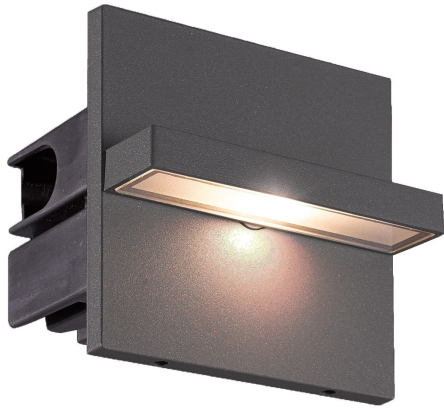

## PERMA, LED OUTDOOR IN-WALL

### PRODUCT DETAILS

No.	:	28294-023
Product Color	:	GRAPHITE GREY
Shade / Accent Colour	:	FROST PC
Width	:	4.25"
Height	:	4.25"
Ext	:	3.5"
Weight	:	1lbs

### LIGHT SOURCE DETAILS

Light Source Type	:	INTEGRATED LED
Input Voltage	:	120V
Bulb Voltage	:	120V
Socket Type	:	LED
Total Wattage	:	3W
Total Lumen	:	90lm
Kelvin	:	3000K
CRI	:	80
Dimmable	:	No

### TECHNICAL DETAILS

Light Direction	:	Down
Canopy / Backplate Length	:	3.97"
Canopy / Backplate Width	:	2.55"
Driver	:	Electronic driver 120V 50/60Hz
Adjustable Lamp Head	:	No
IP Rating	:	54
Location	:	WET
Approval	:	
Title 24	:	Yes