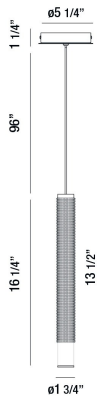

### PRODUCT DETAILS

No.	:	35710-057
Product Color	:	ALUMINUM
Product Material	:	METAL
Shade / Accent Colour	:	ALUMINUM
Shade / Accent Material	:	TEXTURED ALUMINUM
Diameter	:	1.75"
Height	:	16.25"
Overall Height	:	113.5"
Weight	:	1.5lbs

### LIGHT SOURCE DETAILS

Light Source Type	:	INTEGRATED LED
Input Voltage	:	120V
Bulb Voltage	:	120V
Total Wattage	:	4.3W
Total Lumen	:	255lm
Kelvin	:	3000K
CRI	:	90+
Dimmable	:	No

### TECHNICAL DETAILS

Hanging Support Type	:	WIRE
Hanging Support Length	:	96"
Canopy / Backplate Height	:	1.25"
Canopy / Backplate Dia.	:	5.25"
Location	:	DRY
Approval	:	
Title 24	:	Yes