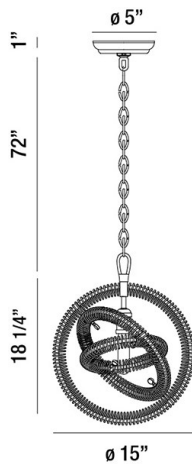

ORBITA, 15" ROUND PENDANT

PRODUCT DETAILS

No.	:	31386-012
Product Color	:	VINTAGE BRONZE
Product Material	:	METAL
Diameter	:	15"
Height	:	18.25"
Overall Height	:	91.25"
Weight	:	7.2lbs

LIGHT SOURCE DETAILS

Options Available

ITEM NO.	FINISH	SHADE
31386-012	VINTAGE BRONZE	

TECHNICAL DETAILS

Light Direction	:	Up or Down
Hanging Support Type	:	CHAIN
Hanging Support Length	:	72"
Canopy / Backplate Height	:	1"
Canopy / Backplate Dia.	:	5"
Adjustable Lamp Head	:	No
Location	:	DRY
Approval	:	