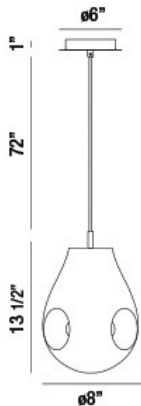

BENALTO, 8" ROUND PENDANT

PRODUCT DETAILS

No.	:	34288-023
Product Color	:	CHROME
Product Material	:	METAL
Shade / Accent Colour	:	CHROME
Shade / Accent Material	:	HAND-BLOWN GLASS
Diameter	:	8"
Height	:	13.5"
Overall Height	:	86.5"
Weight	:	2.2lbs

LIGHT SOURCE DETAILS

Number of Bulbs	:	1
Light Source	:	Incandescent
Light Source Type	:	A19
Input Voltage	:	120V
Bulb Voltage	:	120V
Socket Type	:	E26
Wattage	:	60W
Total Wattage	:	60W
Bulb Included	:	No
Dimmable	:	Yes

Options Available

ITEM NO.	FINISH	SHADE
34288-016	CHROME	AMBER
34288-023	CHROME	CHROME
34288-030	CHROME	GOLD

TECHNICAL DETAILS

Hanging Support Type	:	WIRE
Hanging Support Length	:	72"
Canopy / Backplate Height	:	1"
Canopy / Backplate Dia.	:	6"
Location	:	DRY
Approval	:	