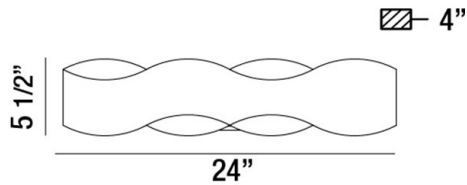

VAUGHAN, 24" VANITY LIGHT

PRODUCT DETAILS

No.	:	31784-016
Product Color	:	BRONZE
Product Material	:	METAL
Width	:	24"
Height	:	5.5"
Ext	:	4"
Weight	:	6.6lbs

LIGHT SOURCE DETAILS

Light Source Type	:	INTEGRATED LED
Input Voltage	:	120V
Bulb Voltage	:	120V
Total Wattage	:	30W
Total Lumen	:	2540lm
Kelvin	:	3000K
CRI	:	80+
Dimmable	:	Yes

Options Available

ITEM NO.	FINISH	SHADE
31784-016	BRONZE	

TECHNICAL DETAILS

Light Direction	:	Down
Canopy / Backplate Length	:	10.25"
Canopy / Backplate Height	:	1.625"
Canopy / Backplate Width	:	4.25"
Adjustable Lamp Head	:	No
Location	:	DAMP
Approval	:	