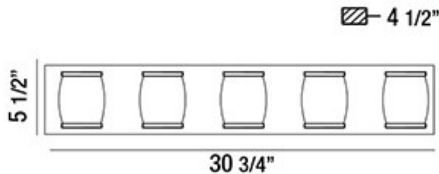

### PRODUCT DETAILS

No.	:	30046-016
Product Color	:	CHROME
Product Material	:	METAL
Shade / Accent Colour	:	CLEAR
Shade / Accent Material	:	GLASS
Width	:	30.75"
Height	:	5.5"
Ext	:	4.5"
Weight	:	12.9lbs

### TECHNICAL DETAILS

Light Direction	:	Up or Down
Canopy / Backplate Length	:	29.875"
Canopy / Backplate Height	:	0.813"
Canopy / Backplate Width	:	4.5"
Adjustable Lamp Head	:	No
Location	:	DAMP
Approval	:	