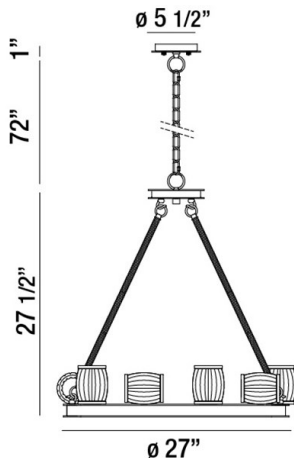

BARILE, 27" ROUND CHANDELIER

Options Available

ITEM NO.	FINISH	SHADE
31651-011	CHROME/BLACK	CLEAR

PRODUCT DETAILS

No.	:	31651-011
Product Color	:	CHROME/BLACK
Product Material	:	METAL
Shade / Accent Colour	:	CLEAR
Shade / Accent Material	:	GLASS
Diameter	:	27"
Height	:	27.5"
Overall Height	:	100.5"
Weight	:	37.4lbs

TECHNICAL DETAILS

Light Direction	:	Up or Down
Hanging Support Type	:	CHAIN
Hanging Support Length	:	72"
Canopy / Backplate Height	:	1"
Canopy / Backplate Dia.	:	5.5"
Adjustable Lamp Head	:	No
Location	:	DRY
Approval	:	