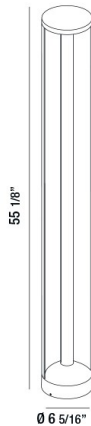

Options Available

ITEM NO.	FINISH	SHADE
31919-029	GRAPHITE GREY