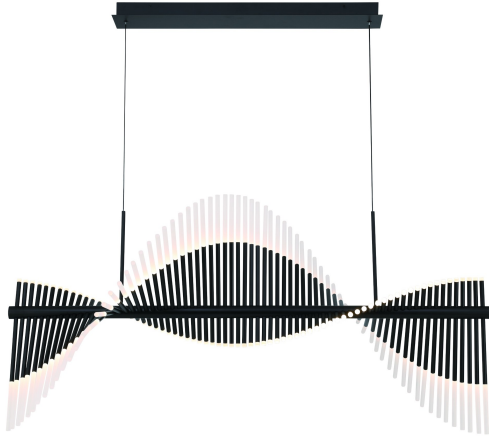

# VOLTIK, 72-LIGHT 59IN INTEGRATED LED GRAND CHANDELIER

## PRODUCT DETAILS

No.	:	47126-022
Product Color	:	MATTE BLACK
Product Material	:	BLACK
Shade / Accent Colour	:	FROSTED
Shade / Accent Material	:	ACRYLIC
Length	:	59"
Diameter	:	29"
Weight	:	24.2LBS
Shade Height	:	3.5"
Shade Diameter	:	0.5"

## TECHNICAL DETAILS

Hanging Support Type	:	WIRE
Canopy / Backplate Length	:	34.5"
Canopy / Backplate Height	:	1.75"
Canopy / Backplate Width	:	4.75"
IP Rating	:	IP22
Title 24	:	YES
Beam Angle	:	360