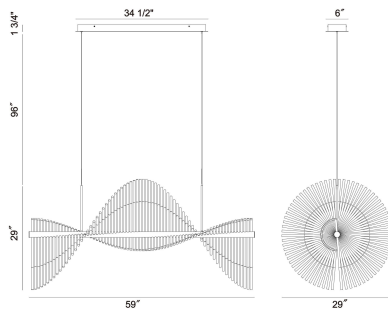

## PRODUCT DETAILS

No.	:	47126-022
Product Color	:	MATTE BLACK
Product Material	:	BLACK
Shade / Accent Colour	:	FROSTED
Shade / Accent Material	:	ACRYLIC
Length	:	59"
Diameter	:	29"
Weight	:	24.2LBS
Shade Height	:	3.5"
Shade Diameter	:	0.5"

## TECHNICAL DETAILS

Hanging Support Type	:	WIRE
Canopy / Backplate Length	:	34.5"
Canopy / Backplate Height	:	1.75"
Canopy / Backplate Width	:	4.75"
IP Rating	:	IP22
Title 24	:	YES
Beam Angle	:	360