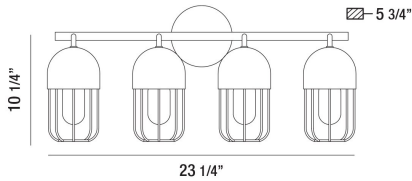

PALMERSTON, 23" VANITY LIGHT

PRODUCT DETAILS

| | | |
|-------------------------|---|-------------|
| No. | : | 35962-014 |
| Product Color | : | MATTE BLACK |
| Product Material | : | METAL |
| Shade / Accent Colour | : | GOLD |
| Shade / Accent Material | : | METAL |
| Width | : | 23.25" |
| Height | : | 10.25" |
| Ext | : | 5.75" |
| Weight | : | 5.5lbs |

Options Available

| ITEM NO. | FINISH | SHADE |
|-----------|-------------|-------|
| 35962-014 | MATTE BLACK | GOLD |

TECHNICAL DETAILS

| | | |
|---------------------------|---|---|
| Canopy / Backplate Height | : | 1" |
| Canopy / Backplate Dia. | : | 4.75" |
| Mounting | : | Down |
| Location | : | DAMP |
| Approval | : |  |