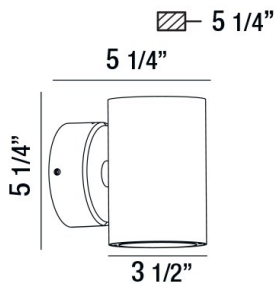

GLEN, LED OUTDOOR WALL MOUNT

PRODUCT DETAILS

No.	:	28295-013
Product Color	:	MARINE GREY
Shade / Accent Colour	:	FROST PC
Width	:	3.5"
Height	:	5.25"
Ext	:	5.25"
Weight	:	2.6lbs

LIGHT SOURCE DETAILS

Light Source Type	:	INTEGRATED LED
Input Voltage	:	120V
Bulb Voltage	:	120V
Socket Type	:	LED
Total Wattage	:	14W
Total Lumen	:	820lm
Kelvin	:	3000K
CRI	:	80
Dimmable	:	No

Options Available

ITEM NO.	FINISH	SHADE
28295-013	MARINE GREY	FROST PC
28295-020	GRAPHITE GREY	FROST PC

TECHNICAL DETAILS

Light Direction	:	Down
Canopy / Backplate Dia.	:	3.56"
Driver	:	Electronic driver 120V 50/60Hz
Adjustable Lamp Head	:	No
IP Rating	:	54
Location	:	WET
Approval	:	
Title 24	:	Yes