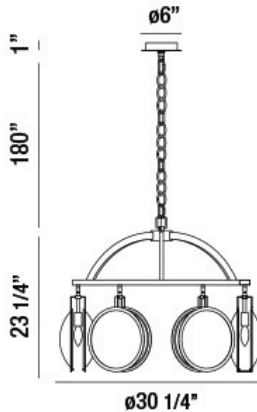

HAVENDALE, 30" ROUND CHANDELIER

PRODUCT DETAILS

No.	:	33712-017
Product Color	:	POLISHED NICKEL
Product Material	:	METAL
Shade / Accent Colour	:	MERCURY
Shade / Accent Material	:	GLASS
Diameter	:	30.25"
Height	:	23.25"
Overall Height	:	204.25"
Weight	:	29lbs

LIGHT SOURCE DETAILS

Number of Bulbs	:	6
Light Source	:	Incandescent
Light Source Type	:	B10
Input Voltage	:	120V
Bulb Voltage	:	120V
Socket Type	:	E12
Wattage	:	60W
Total Wattage	:	360W
Bulb Included	:	No
Dimmable	:	Yes

Options Available

ITEM NO.	FINISH	SHADE
33712-017	POLISHED NICKEL	MERCURY

TECHNICAL DETAILS

Hanging Support Type	:	CHAIN
Hanging Support Length	:	180"
Canopy / Backplate Height	:	1.25"
Canopy / Backplate Dia.	:	6"
Location	:	DRY
Approval	:	