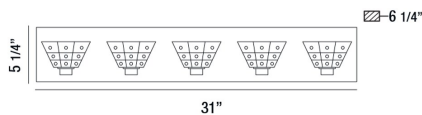

ZILLI, 31" VANITY LIGHT

PRODUCT DETAILS

No.	:	28033-011
Product Color	:	CHROME
Product Material	:	METAL
Shade / Accent Colour	:	CLEAR
Shade / Accent Material	:	CRYSTAL GLASS
Width	:	31"
Height	:	5.25"
Ext	:	6.25"
Weight	:	12.1lbs

Options Available

ITEM NO.	FINISH	SHADE
28033-011	CHROME	CLEAR

TECHNICAL DETAILS

Light Direction	:	Up
Canopy / Backplate Length	:	29.875"
Canopy / Backplate Height	:	0.813"
Canopy / Backplate Width	:	4.25"
Adjustable Lamp Head	:	No
Mounting	:	Up
Location	:	DAMP
Approval	:	