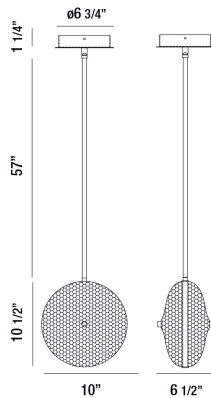

### PRODUCT DETAILS

No.	:	35913-023
Product Color	:	CHROME
Product Material	:	METAL
Shade / Accent Colour	:	PINK
Shade / Accent Material	:	HONEYCOMB GLASS
Length	:	10"
Width	:	6.5"
Height	:	68.25"
Weight	:	10.5lbs

### TECHNICAL DETAILS

Hanging Support Type	:	ROD
Hanging Support Length	:	57"
Rods Included	:	3"+6"+12"+18"+18"
Canopy / Backplate Height	:	1.25"
Canopy / Backplate Dia.	:	6.75"
Location	:	DRY
Approval	:	