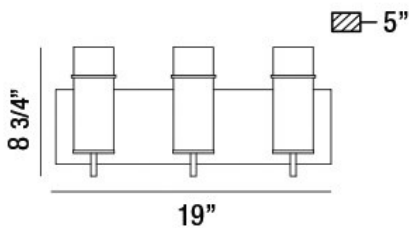

PISTA, 19" VANITY LIGHT

PRODUCT DETAILS

No.	:	34134-016
Product Color	:	CHROME
Product Material	:	METAL
Shade / Accent Colour	:	CLEAR
Shade / Accent Material	:	GLASS
Width	:	19"
Height	:	8.75"
Ext	:	5"
Weight	:	5.5lbs

Options Available

ITEM NO.	FINISH	SHADE
34134-016	CHROME	CLEAR
34134-023	BRONZE	CLEAR
34134-032	BLACK	CLEAR
34134-040	GOLD	CLEAR

TECHNICAL DETAILS

Canopy / Backplate Length	:	19"
Canopy / Backplate Height	:	1"
Canopy / Backplate Width	:	5"
Mounting	:	Up
Location	:	DAMP
Approval	:	