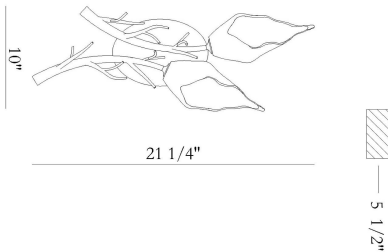

### PRODUCT DETAILS

|                         |   |              |
|-------------------------|---|--------------|
| No.                     | : | 47228-016    |
| Product Color           | : | ANTIQUÉ GOLD |
| Product Material        | : | GOLD         |
| Shade / Accent Colour   | : | WHITE        |
| Shade / Accent Material | : | GLASS        |
| Length                  | : | 10"          |
| Width                   | : | 5.5"         |
| Height                  | : | 21"          |
| Weight                  | : | 4.8LBS       |
| Shade Length            | : | 4"           |
| Shade Width             | : | 4"           |
| Shade Height            | : | 9"           |

### TECHNICAL DETAILS

|                           |   |       |
|---------------------------|---|-------|
| Hanging Support Type      | : | J-BOX |
| Canopy / Backplate Length | : | 4.75" |
| Canopy / Backplate Height | : | 7"    |
| Canopy / Backplate Width  | : | 1.5"  |
| IP Rating                 | : | IP22  |
| Beam Angle                | : | 270   |